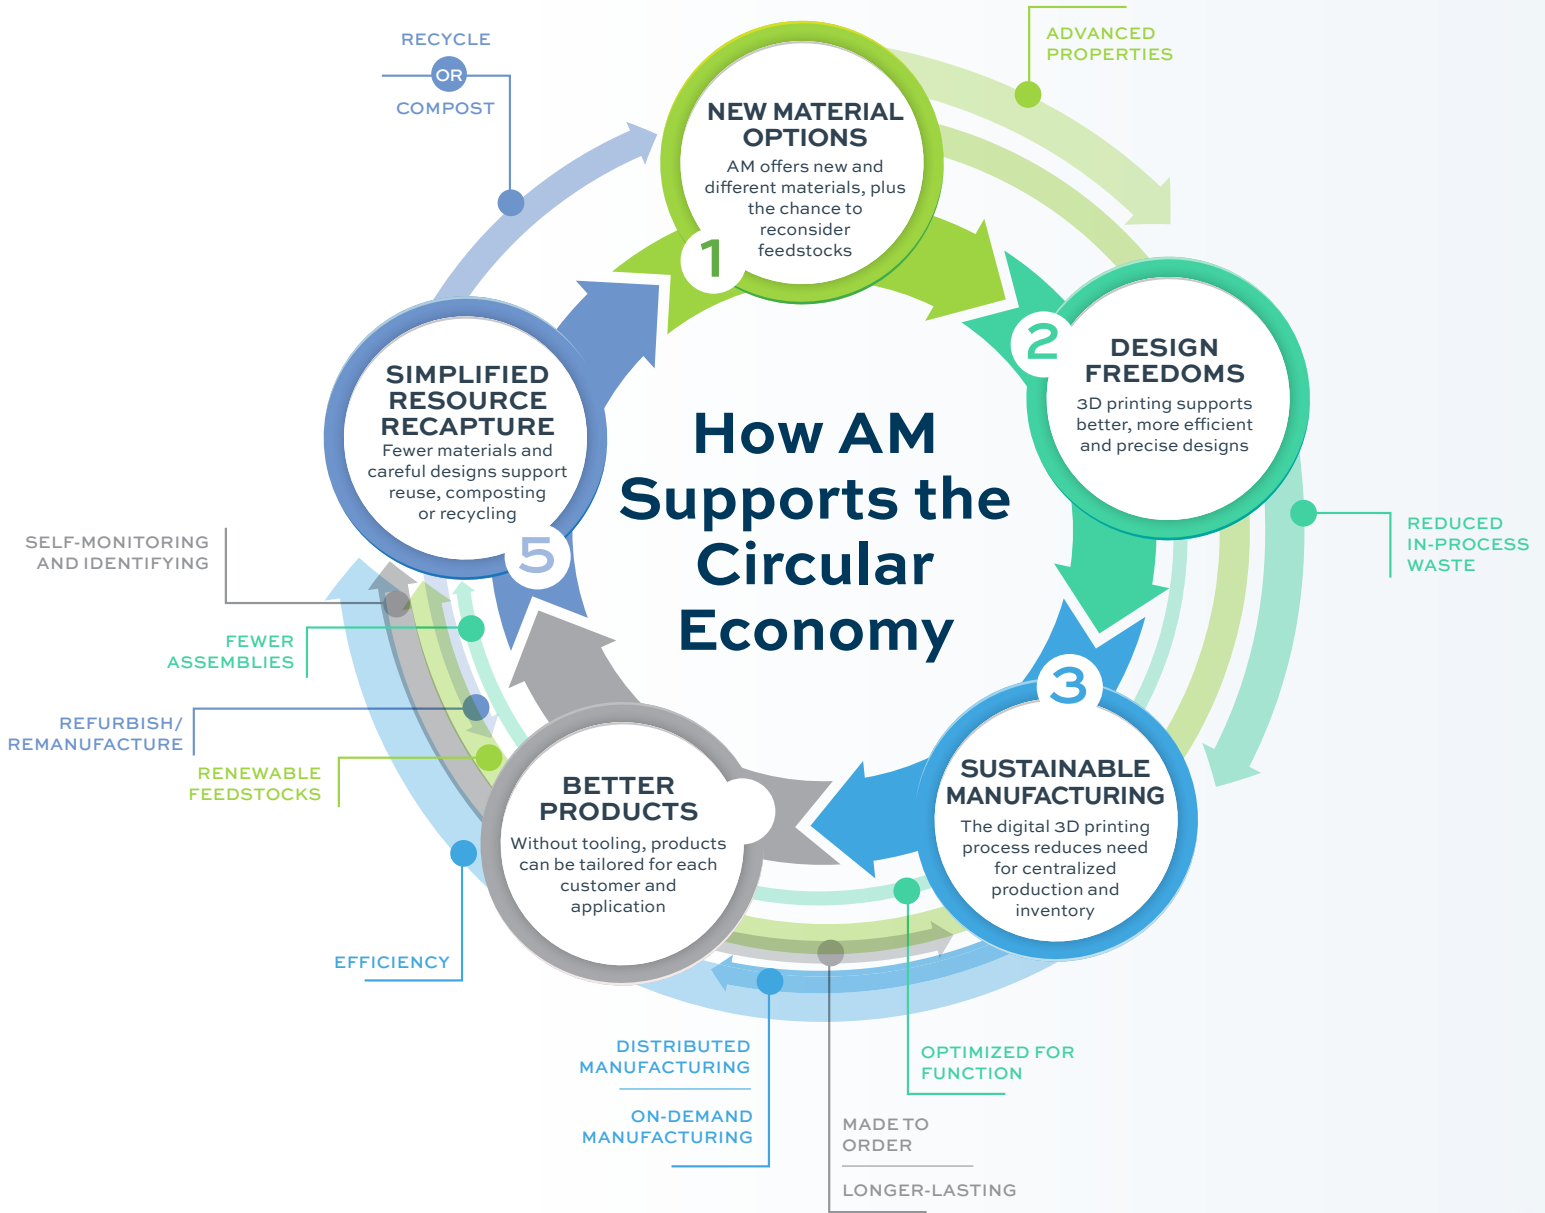

ADDITIVE MANUFACTURING'S CIRCULAR ECONOMY

For more information, check out:

6915 Valley Avenue | Cincinnati, OH 45244
+1 513-527-8800 | 800-950-8020

AdditiveManufacturing.media